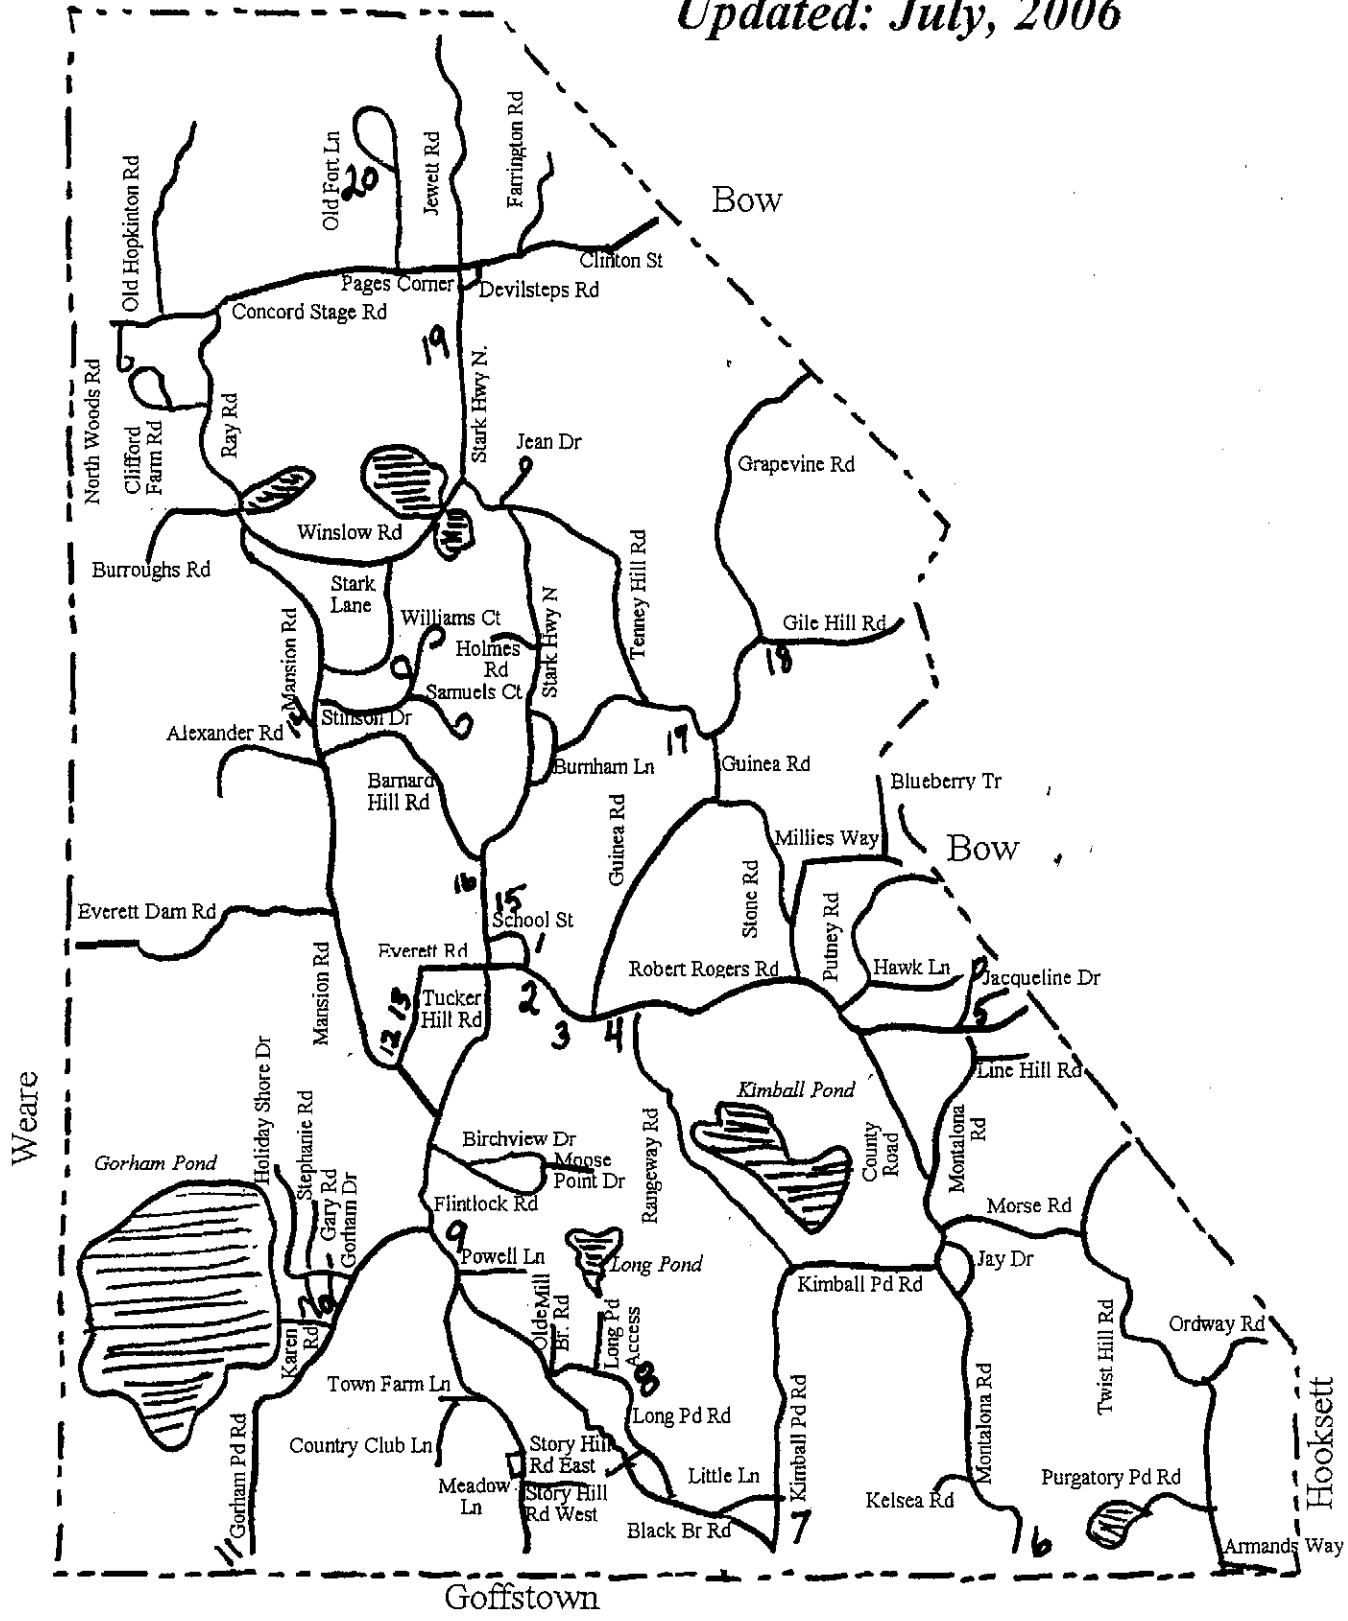

Hopkinton

DUNBARTON ROAD MAP

Updated: July, 2006

Bow

Bow

Weare

Hooksett

Goffstown

- 1. 1005 School Street**
- 2. 21 Robert Rogers Road**
- 3. 35 Robert Rogers Road**
- 4. 57 Robert Rogers Road**
- 5. 290 Robert Rogers Road**
- 6. 1268 Montalona Road**
- 7. 210 Kimball Pond Road**
- 8. 56 Long Pond Road**
- 9. 141 Stark Highway South**
- 10. 5 Karen Road**
- 11. 1191 Gorham Pond Road**
- 12. 61 Tucker Hill Road**
- 13. 53 Tucker Hill Road**
- 14. 216 Mansion Road**
- 15. 13 Stark Highway North**
- 16. 32 Stark Highway North**
- 17. 93 Grapevine Road**
- 18. 11 Gile Hill Road**
- 19. 324 Stark Highway North**
- 20. 72 Old Fort Lane**